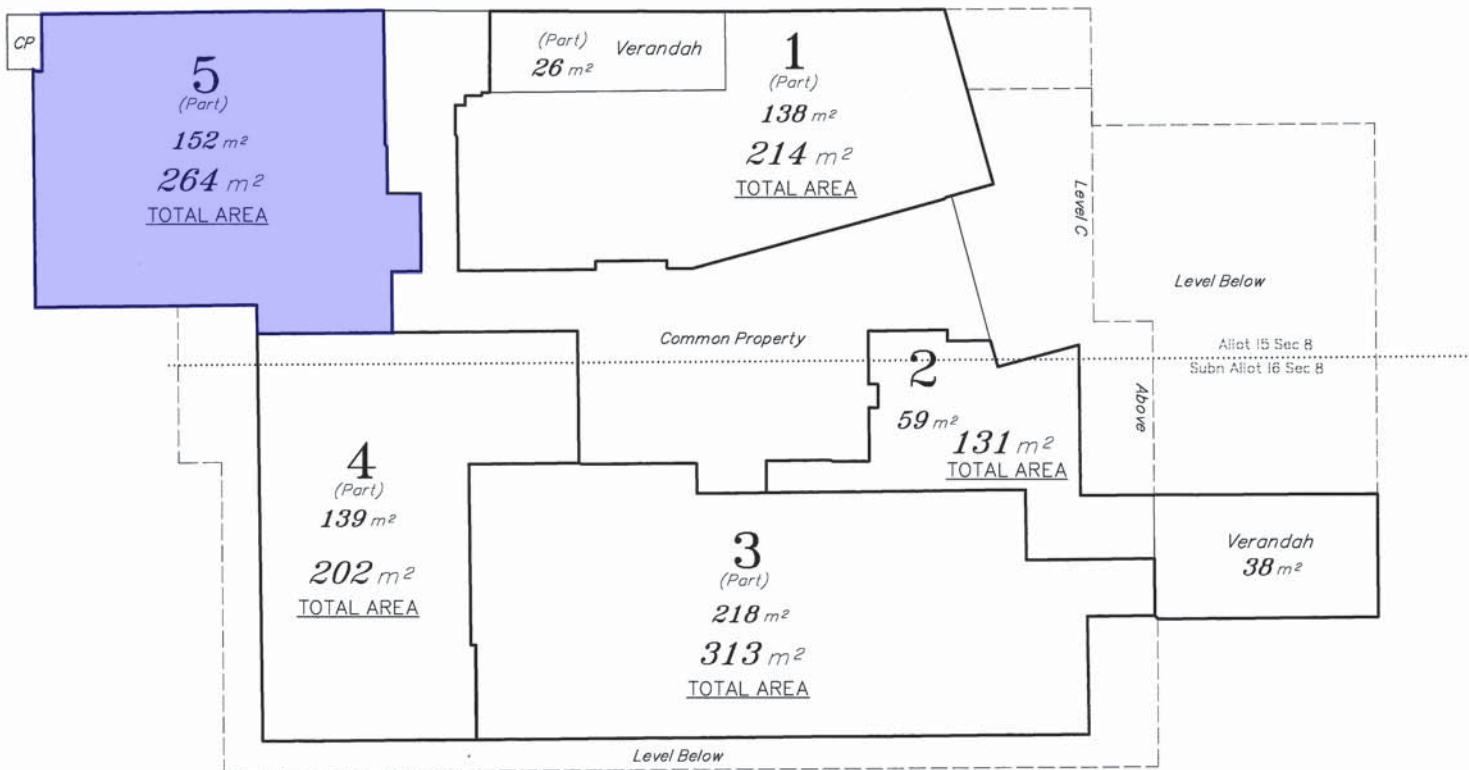

BLDG A

Level B

Common Property

Common Property

Scale 1:200 - Lengths are in Metres.

0
50mm
100mm
150mm

Insert
Plan
Number

SP256690

State copyright reserved.

BLDG A

Level C

Common Property

Common Property

Scale 1:200 - Lengths are in Metres.

0
50|mm
100|mm
150|mm

Insert
Plan
Number
SP256690

State copyright reserved

BLDG A

Level A

Common Property

Common Property

Scale 1:200 - Lengths are in Metres.

0
50mm
100mm
150mm

Insert
Plan
Number
SP2566690
State copyright reserved