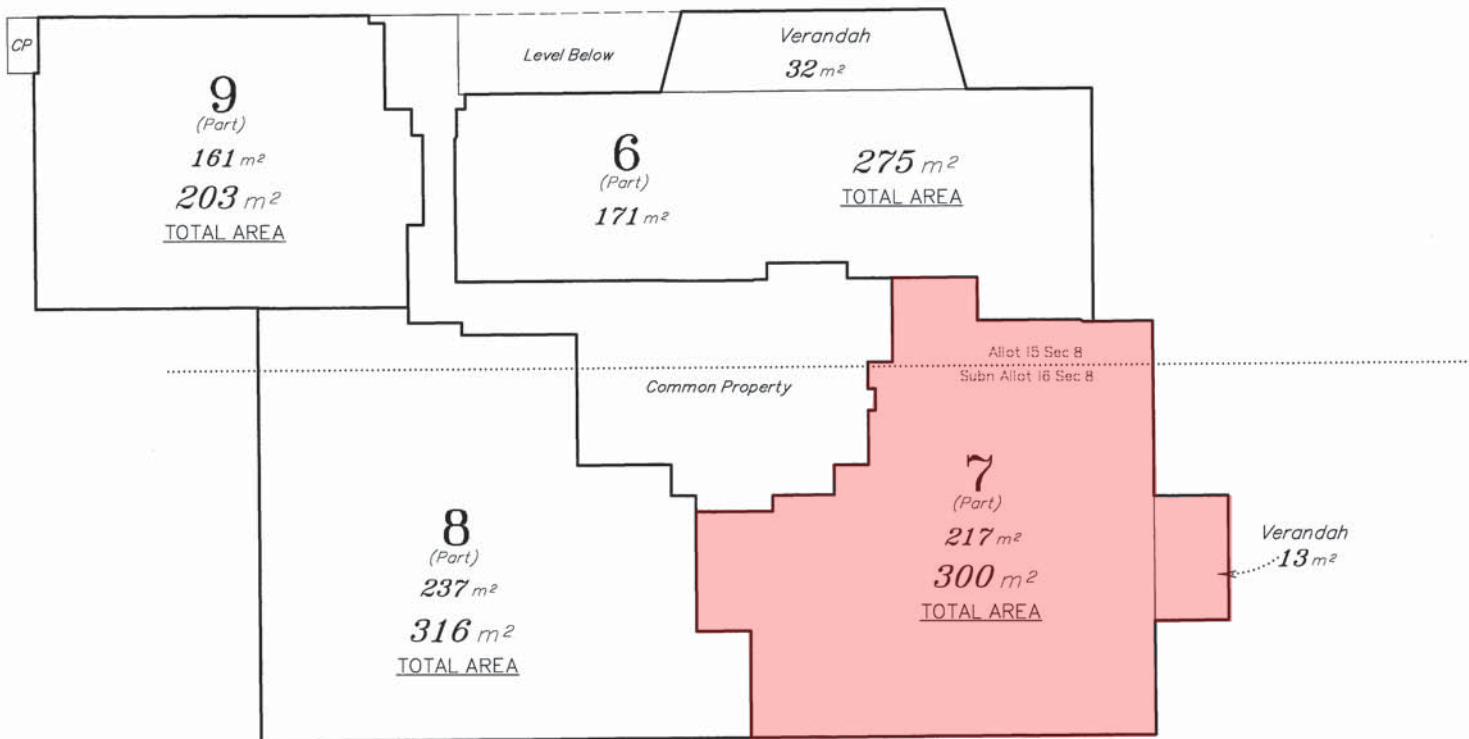

BLDG A

Level B

Common Property

Common Property

Scale 1:200 - Lengths are in Metres.

0
50mm
100mm
150mm

Insert
Plan
Number

SP256690

State copyright reserved.

BLDG A

Level C

Common Property

Common Property

Scale 1:200 - Lengths are in Metres.

0
50|mm
100|mm
150|mm

Insert
Plan
Number
SP256690

State copyright reserved

BLDG A

Level A

Common Property

Common Property

Scale 1:200 - Lengths are in Metres.

0
50mm
100mm
150mm

Insert
Plan
Number
SP2566690
State copyright reserved