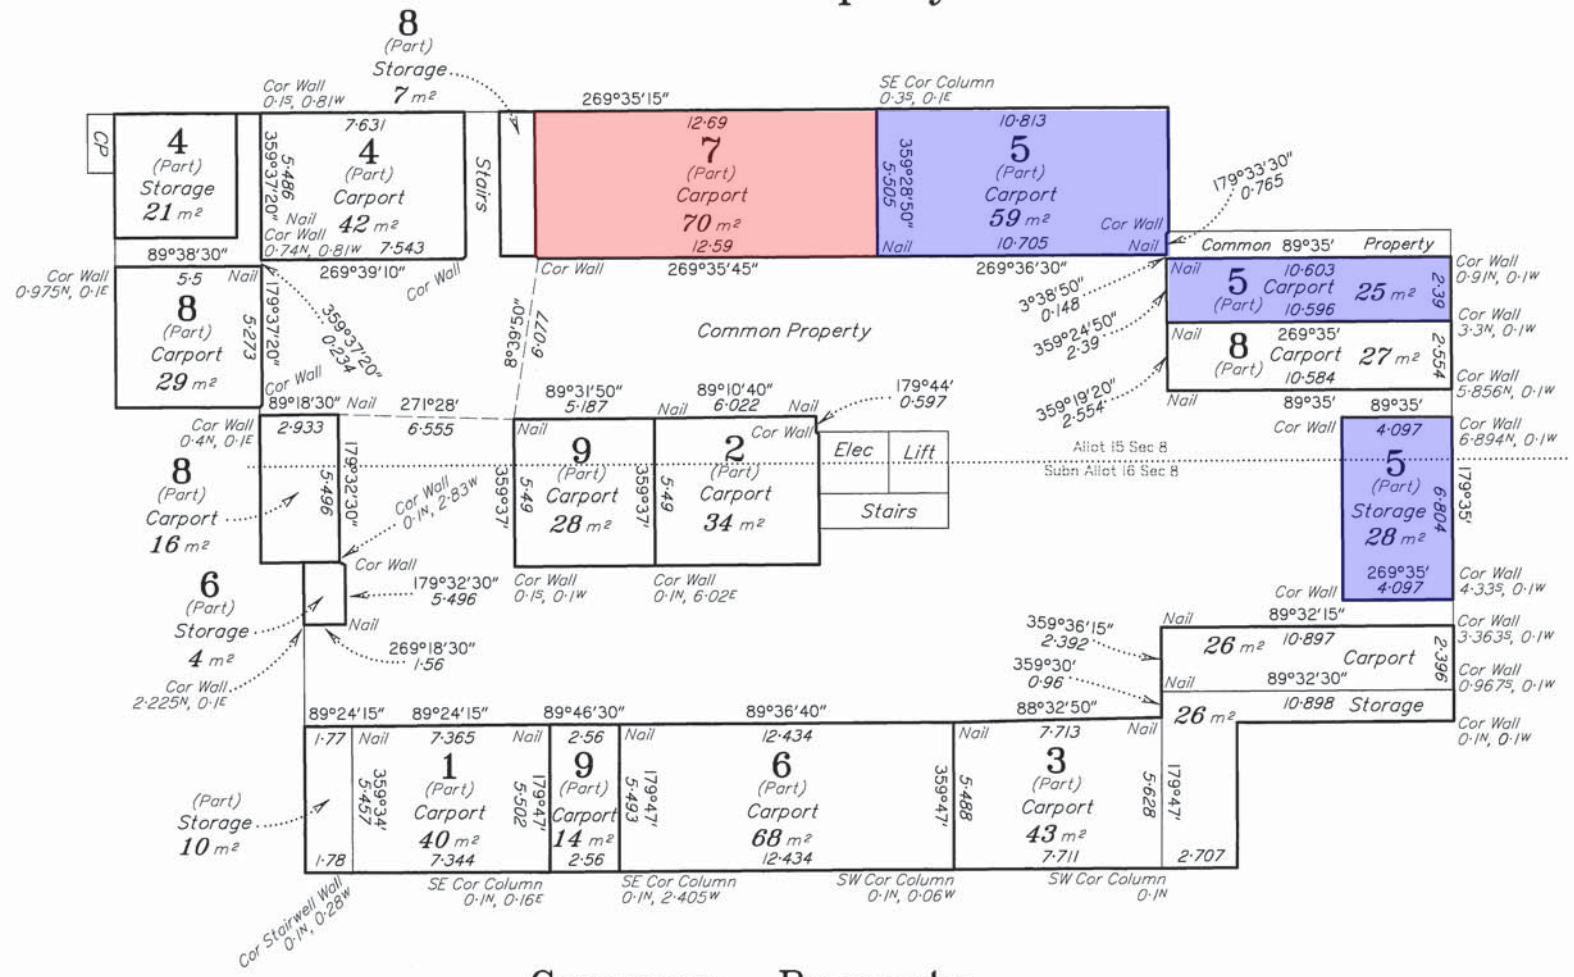

BLDG A

Level B

Common Property

Common Property

Scale 1:200 - Lengths are in Metres.

0
50mm
100mm
150mm

Insert
Plan
Number

SP256690

State copyright reserved.

BLDG A

Level C

Common Property

Common Property

Scale 1:200 - Lengths are in Metres.

0
50|mm
100|mm
150|mm

Insert
Plan
Number
SP256690

State copyright reserved

BLDG A

Level A

Common Property

Common Property

Scale 1:200 - Lengths are in Metres.

0
50mm
100mm
150mm

Insert
Plan
Number
SP2566690
State copyright reserved